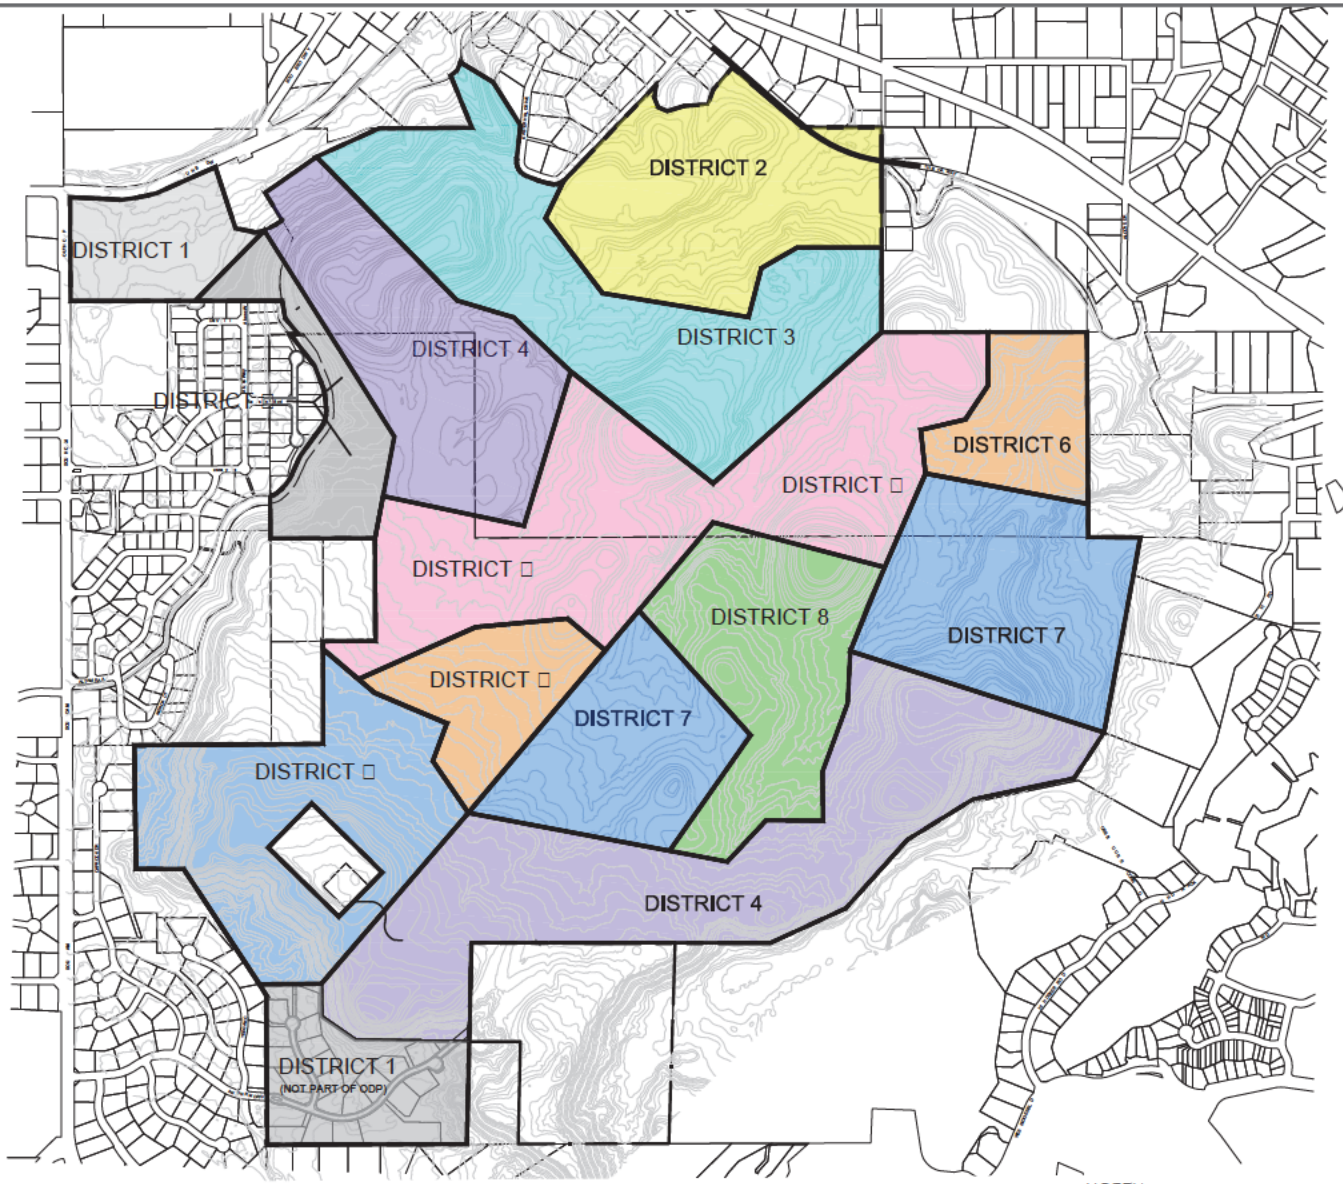

S:\Projects\2019 job numbers\1912 - La Plata Com ODP Rezone\1912 5-6-20.dwg, 5/11/2020 2:18:26 PM

Exhibit A-1

METRO DISTRICTS LEGEND

- DISTRICT 1
- DISTRICT 2
- DISTRICT 3
- DISTRICT 4
- DISTRICT 5
- DISTRICT 6
- DISTRICT 7
- DISTRICT 8
- DISTRICT 9

Redlands Three Sixty Metro District Boundaries

CIAVONNE, ROBERTS & ASSOCIATES, INC.
 LAND PLANNING AND
 LANDSCAPE ARCHITECTURE
 222 N. 7TH STREET (GRAND JUNCTION, CO 81501) www.ciavonne.com
 970-241-0745 (P) 970-241-0765 (FX)